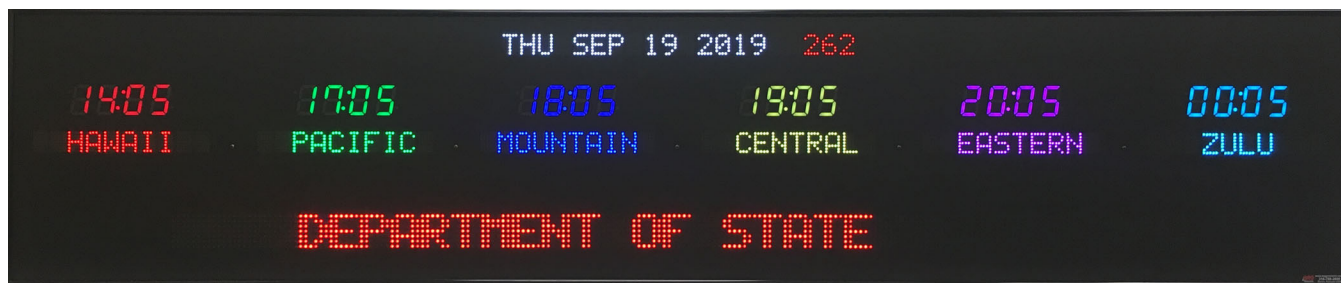

6789 Style Time Zone Clock

Model 6789Q - 1.8" time, 1.2" zone labels & 2.0" 20 character date, 6 zone with a 60" color moving message display

The 6789 series time zone clocks have bar-segment LED time displays with a ten character user changeable multi-color dot matrix digital zone label below and either a ten or twenty character date at the top of the clock, & a seven color moving message display. A single line message display has a 2.0" or 4.0" character. In many 6789 models, the clock can display up to 18 time zones through page flipping. For Example, a six zone clock can show three pages of time zone information. Likewise, a four zone unit can show four pages.

Every 6789 model includes your choice of an Ethernet or USB interface for easy time zone parameter control.

Features:

- OCXO oscillator accurate to .06 seconds per year
- 1.8", 2.5" or 4.0" user changeable multi-color bar segment LEDs for displaying time (red, blue, green, yellow, magenta, cyan or white color)
- 1.2" or 2.0" user changeable multi-color 10 character alpha numeric dot matrix LEDs for displaying zone names
- 24" to 72" single-line, color moving message display*
- Models that display from 2 to 8 separate time zones
- Zone flipping feature that allows up to 18 zones in a single clock*
- The day & date are displayed at the top clock using either 10 or 20 characters*
- 12 or 24 hour format
- DST and time zone offsets supported
- PC Interface: USB (default), Ethernet (\$0 cost option)
- IR remote control standard
- Black brushed Aluminum frame
- Multiple cord lengths available
- US, British, Australian or European plugs
- 100-240 VAC. 50-60 cycle power
- Available on GSA, contract GS-02F-0030U